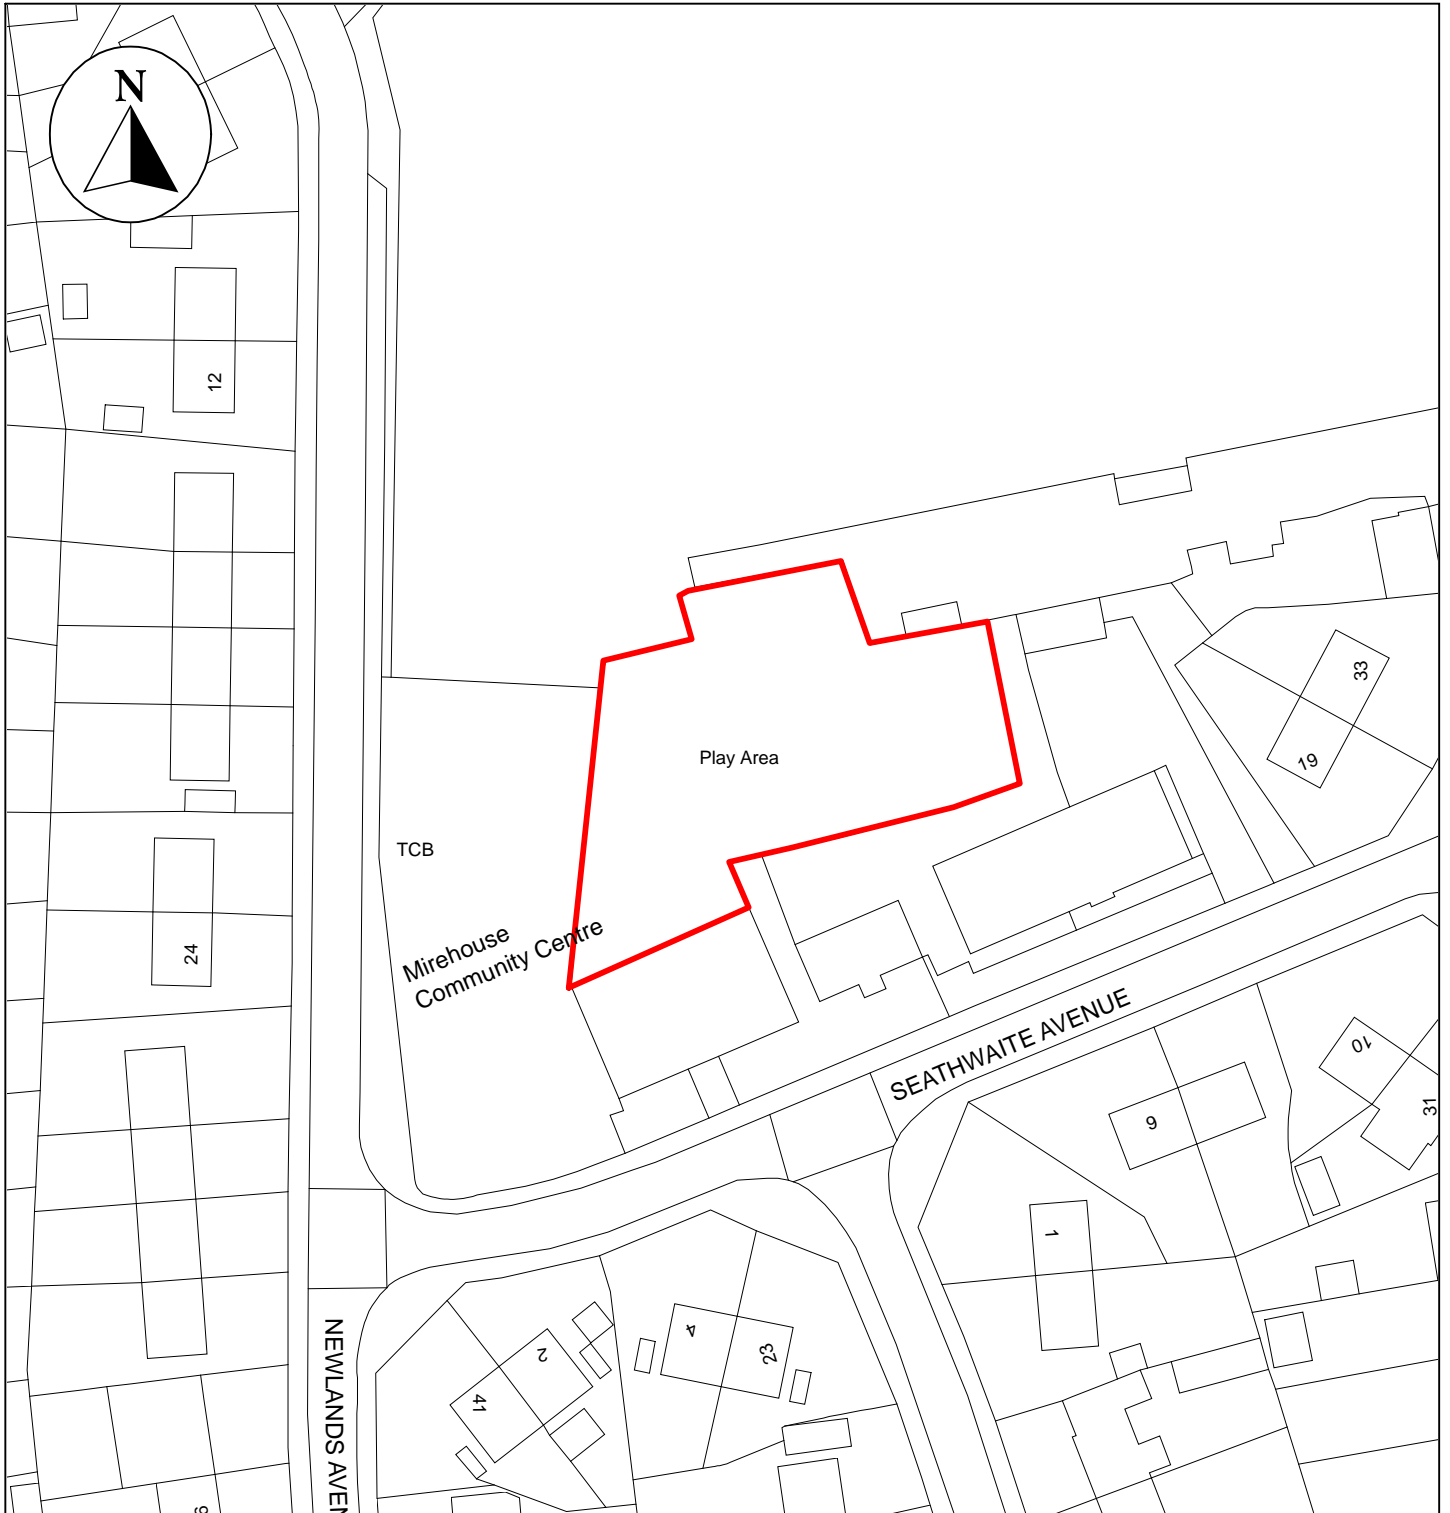

Public Space Protection Order Cumberland Council 2024

ANTI-SOCIAL BEHAVIOUR CRIME AND
POLICING ACT 2014

Land off Newlands Avenue, Whitehaven, CA28 9SW

Neighbourhoods
Education and Enforcement
Allerdale House
Workington
CA14 3YJ

Scale: 1 : 750
Date: February 2024

©crown copyright database rights 2024
ordnance survey AC0000861732